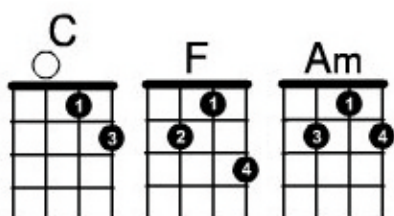

LULLABY OF LONDON

Pogues

^C ^F ^C ^F
As I walked down by the river side
^C ^F ^C ^C
One evening in the spring,
^C ^F ^C ^F
Heard a long gone song from days gone by
^C ^F ^C ^C
Blown in on the great North wind.
^F ^C
Though there is no lonesome cornrake's cry
^{Am} ^F
Of sorrow and de light,
^C ^F ^C ^F
You can hear the cars and the shouts from bars
^C ^F ^C ^C
And the laughter and the fights.
^F ^C
May the ghosts that howled round the house at night
^{Am} ^F
Never keep you from your sleep.
^C ^F ^C ^F
May they all sleep tight down in hell to night
^C ^F ^C ^C
Or wherever they may be.

^C ^F ^C ^F
As I walked on with a heavy heart
^C ^F ^C ^C
Then a stone danced on the tide,
^C ^F ^C ^F
And the song went on though the lights were gone
^C ^F ^C ^C
And the North wind gently sighed,
^F ^C
And an evening breeze coming from the East
^{Am} ^F
That kissed the river side.
^C ^F ^C ^F
So I pray now child that you sleep to night
^C ^F ^C ^C
When you hear this lulla by.
^F ^C
May the wind that blows from haunted graves
^{Am} ^F
Never bring you misery.
^C ^F ^C ^F
May the angels bright watch you to night
^C ^F ^C ^C
And keep you while you sleep.

Instrumental